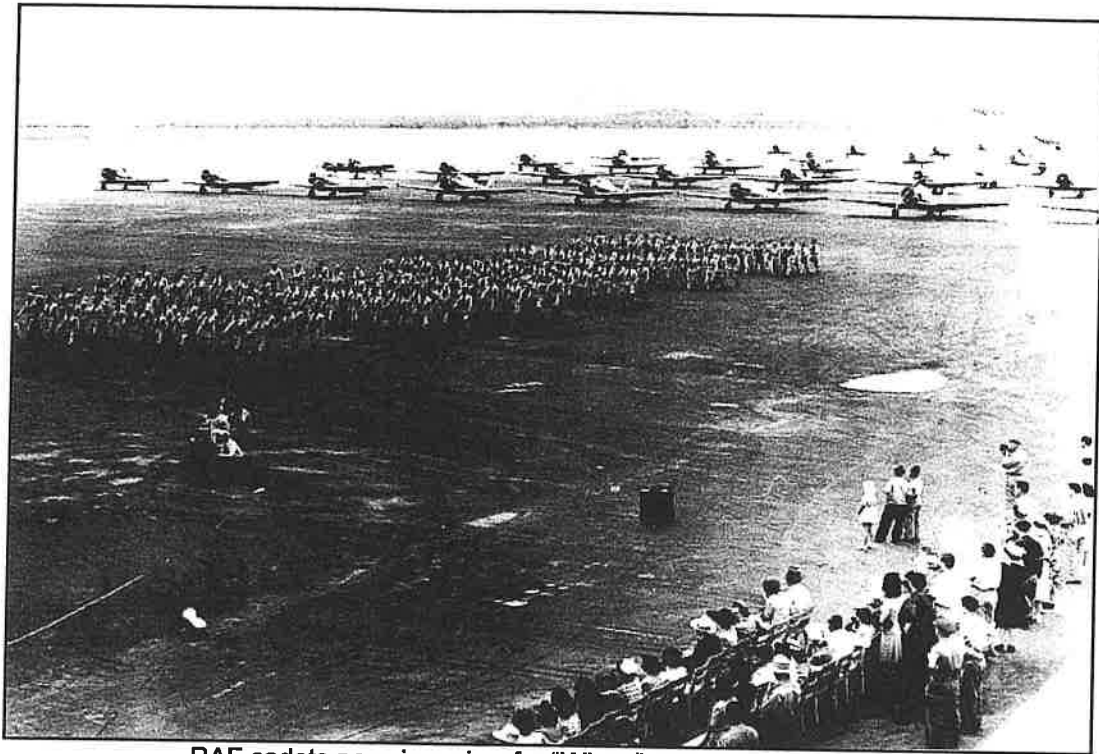

Boeing PT-17 Stearman, the primary trainer used at Falcon Field

RAF Course 12 pose for class photo

RAF Cadet Geoffrey Britten (Course 20) stands beside a giant suguaro cactus

Graduation party at the Westward Ho Hotel, Phoenix. Instructor David Thiele (4th from right rear) and RAF cadets and their dates

AAF Cadet Richard Wagner, Course 13

Jack Connelly and Leland Hayward, founders of Southwest Airway

RAF cadets pass in review for "Wings" parade at graduation

Mary Louise Turner of SWA's Flight Accounting Dept.

Actress Gene Tierney in powder blue suit she wore in a few scenes in the film "Thunderbirds"

Commercial gas truck fueling a T-6 on flight line

RAF Course 22-A poses for graduation photo

Parachute rigger Marty Birdman tests newly arrived chutes from factories such as "Ladies Undergarment Factory" and "Fashion Frocks Inc."